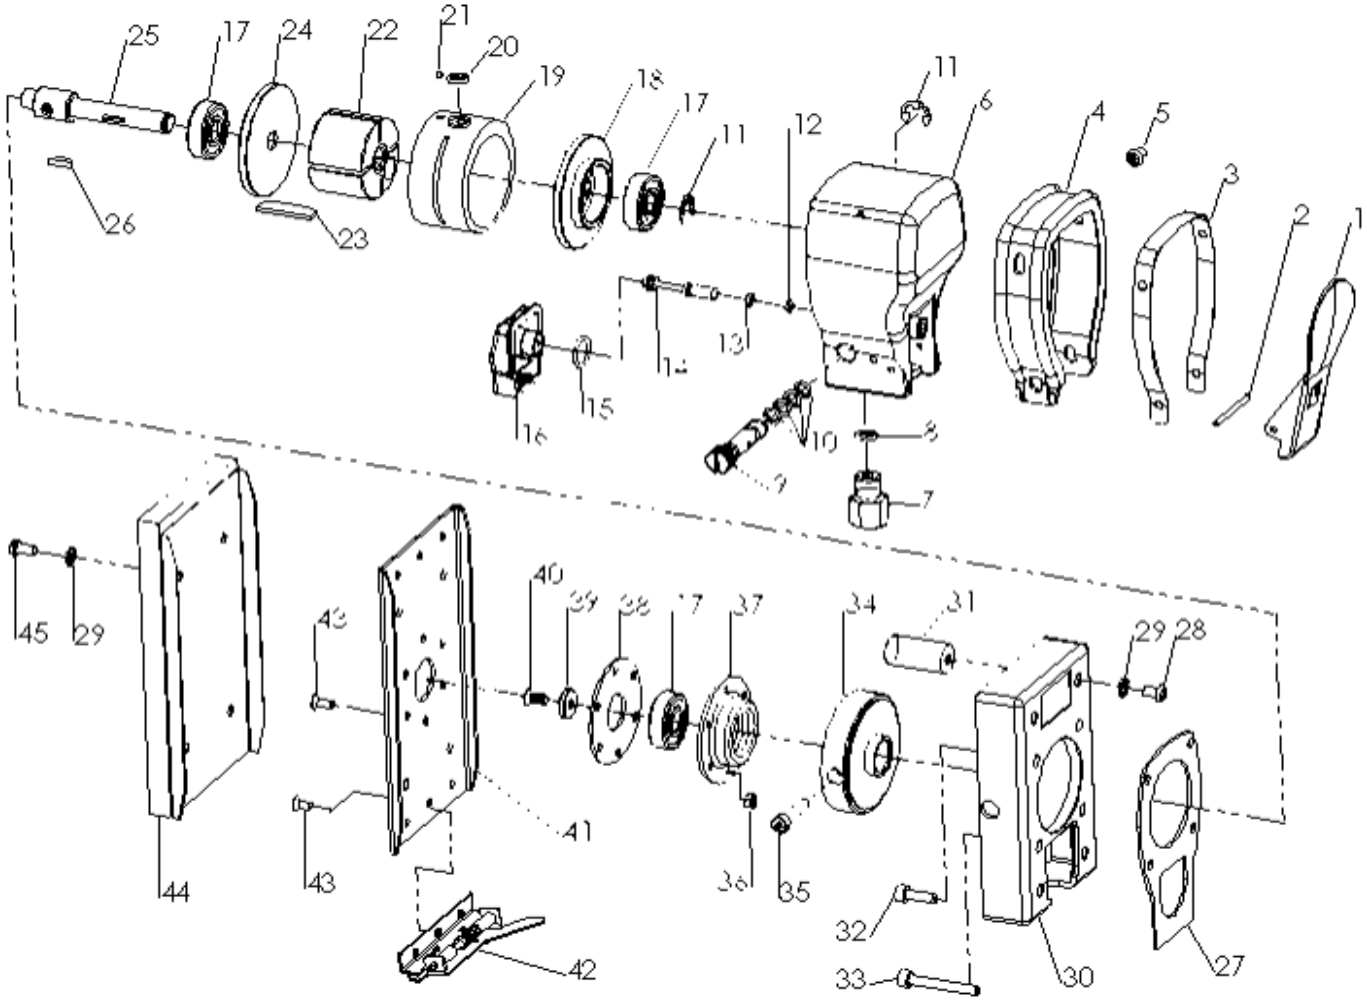

OS-416 **GAV** HAVALI TİTREŞİM ZIMPARA

NO	PART NO	PARÇA ADI	ADET	NO	PART NO	PARÇA ADI	ADET
1	ST850701	Lever	1	24	ST8507024	End Plate	1
2	ST850702	Lever Pin	1	25	ST8507025	Rotor Shaft	1
3	ST850703	With Metal Strip	1	26	ST8507026	Key	1
4	ST850704	Rubber Grip	1	27	ST8507027	Gasket	1
5	ST850705	Grip Screw	4	28	ST8507028	Mount Screw + #29 Spring Washer	4
6	ST850706	Body	1	30	ST8507030	Base	1
7	ST850707	Inlet Screw	1	31	ST8507031	Rubber Post	4
8	ST850708	O-Ring 6.8*1.9	1	32	ST8507032	Cap Screw M5*16	2
9	ST850709	Speed Regulator	1	33	ST8507033	Cap Screw M5*38	2
10	ST850710	O-Ring 6.07*1.78	4	34	ST8507034	Crank Shaft	1
11	ST850711	Retaining Ring	2	35	ST8507035	Balancer Lock Screw	1
12	ST850712	O-Ring 2.9*1.78	1	36	ST8507036	Nut M4*7	12
13	ST850713	O-Ring 4.47*1.78	1	37	ST8507037	Bearing Housing	1
14	ST850714	Plunger	1	38	ST8507038	Bearing Plate	1
15	ST850715	O-Ring 7.8*1.9	1	39	ST8507039	Retaining Ring	1
16	ST850716	Muffler	1	40	ST8507040	Bearing Hang Screw	1
17	ST850717	Ball Bearing 6200ZZ	3	41	ST8507041	Shoe Plate	1
18	ST850718	End Plate	1	42	ST8507042	Paper Clamp	2
19	ST850719	Cylinder	1	43	ST8507043	Clamp Screw	12
20	ST850720	O-Ring 7.5*2	1	44	ST8507044	Sanding Pad	1
21	ST850721	Ball	1	45	ST8507045	Mount Screw + #29 Spring Washer	4
22	ST850722	Rotor	1	GAV HAVALI EL ALETLERİ SAN.TİC.LTD.ŞTİ TEL:0216 540 52 80 / 0549 540 52 80			
23	ST8507023	Rotor Blade	4				